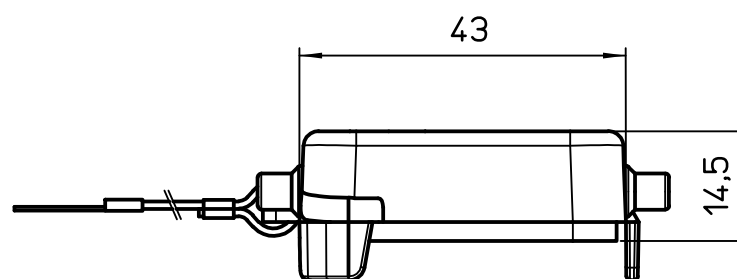

Diritti riservati All rights reserved

1

2

3

REV.	DATE	SIGNATURE		
		Dimensions in mm	Simplified representation with dimensions without tolerance	
Original Size A4			CHCR 16 Cover with pegs, size "77.27", 180 °C	Scale 1:1
Date 13/09/22				
Sign. S.Diasparra				